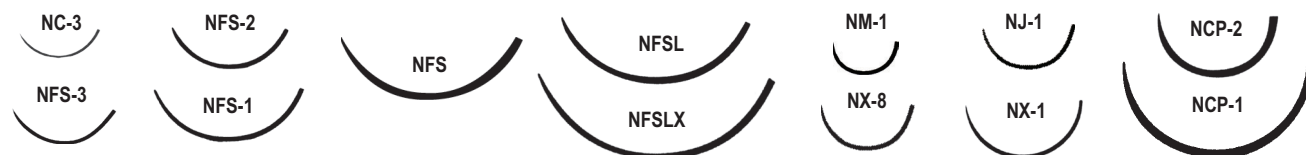

NEEDLE COMPARISON CHARTS

RAZOR POINT™

PRECISION COSMETIC CONVENTIONAL CUTTING NEEDLES ▲

NEEDLE	CP MEDICAL	ETHICON	COVIDIEN	SHARPOINT	LOOK
13mm • 3/8 Circle	NPC-1	PC-1	DX-13	DSCM13	•
16mm • 3/8 Circle	NPC-3	PC-3	DX-16	DSCM16	•
19mm • 3/8 Circle	NPC-5	PC-5	DX-19	DSCM19	•

RAZOR POINT™

PRECISION REVERSE CUTTING NEEDLES ▼

NEEDLE	CP MEDICAL	ETHICON	COVIDIEN	SHARPOINT	LOOK
8mm • 3/8 Circle	NP-6	P-6	P-16	•	•
11mm • 3/8 Circle	NP-1	P-1	P-10	DSM11	C1
13mm • 3/8 Circle	NP-3	P-3	P-13	DSM13	C3
16mm • 3/8 Circle	NPS-3	PS-3	P-11	DSM16	•
19mm • 3/8 Circle	NPS-2	PS-2	P-12	DSM19	PC31
24mm • 3/8 Circle	NPS-1	PS-1	P-14	DSM24	PC33
26mm • 3/8 Circle	NPS	PS	•	•	•
8mm • 1/2 Circle	NP-2	P-2	•	•	•
16mm • 1/2 Circle	NPS-4	PS-4	P-24	•	PC30

REVERSE CUTTING NEEDLES ▼

NEEDLE	CP MEDICAL	ETHICON	COVIDIEN	SHARPOINT	LOOK
13mm • 3/8 Circle	NC-3	C-3	C-1	DS12	C17
16mm • 3/8 Circle	NFS-3	FS-3	C-12	DS16	C22
19mm • 3/8 Circle	NFS-2	FS-2	C-13	DS18	C6
24mm • 3/8 Circle	NFS-1	FS-1	C-14	DS24	C7
26mm • 3/8 Circle	NFS	FS	C-15	DS26	C8
30mm • 3/8 Circle	NFSL	FSL	C-16	DS30	C10
40mm • 3/8 Circle	NFSLX	FSLX	C-17	DS40	•
13mm • 1/2 Circle	NM-1	M-1	C-21	•	C26
15mm • 1/2 Circle	NX-8	X-8	•	•	•
17mm • 3/8 Circle	NJ-1	J-1	C-26	•	C20
23mm • 3/8 Circle	NX-1	X-1	C-23	HS24	•
26mm • 1/2 Circle	NCP-2	CP-2	GS-10	•	C21
37mm • 1/2 Circle	NCP-1	CP-1	GS-11	•	C12

[Needles are to scale]

STRAIGHT CUTTING NEEDLES ▽

NEEDLE	CP MEDICAL	ETHICON	COVIDIEN	SHARPOINT	LOOK
60mm	NKS	KS	SC-2	CS-1	•

TAPER POINT NEEDLES ○

NEEDLE	CP MEDICAL	ETHICON	COVIDIEN	SHARPOINT	LOOK
17mm • 3/8 Circle	NBB	BB	CV-15	•	•
17mm • 1/2 Circle	NRB-1	RB-1	CV-23	HR17	T28
22mm • 1/2 Circle	NCT-3	CT-3	GS-23	•	•
22mm • 1/2 Circle	NSH-1	SH-1	CV-25	HR22	T4
26mm • 1/2 Circle	NSH	SH	V-20	HR26	T
26mm • 1/2 Circle	NMO-6	MO-6	HGS-22	•	•
26mm • 1/2 Circle	NCT-2	CT-2	GS-22	•	T5
37mm • 1/2 Circle	NCT-1	CT-1	GS-21	•	T8
40mm • 1/2 Circle	NCT	CT	GS-24	•	T10